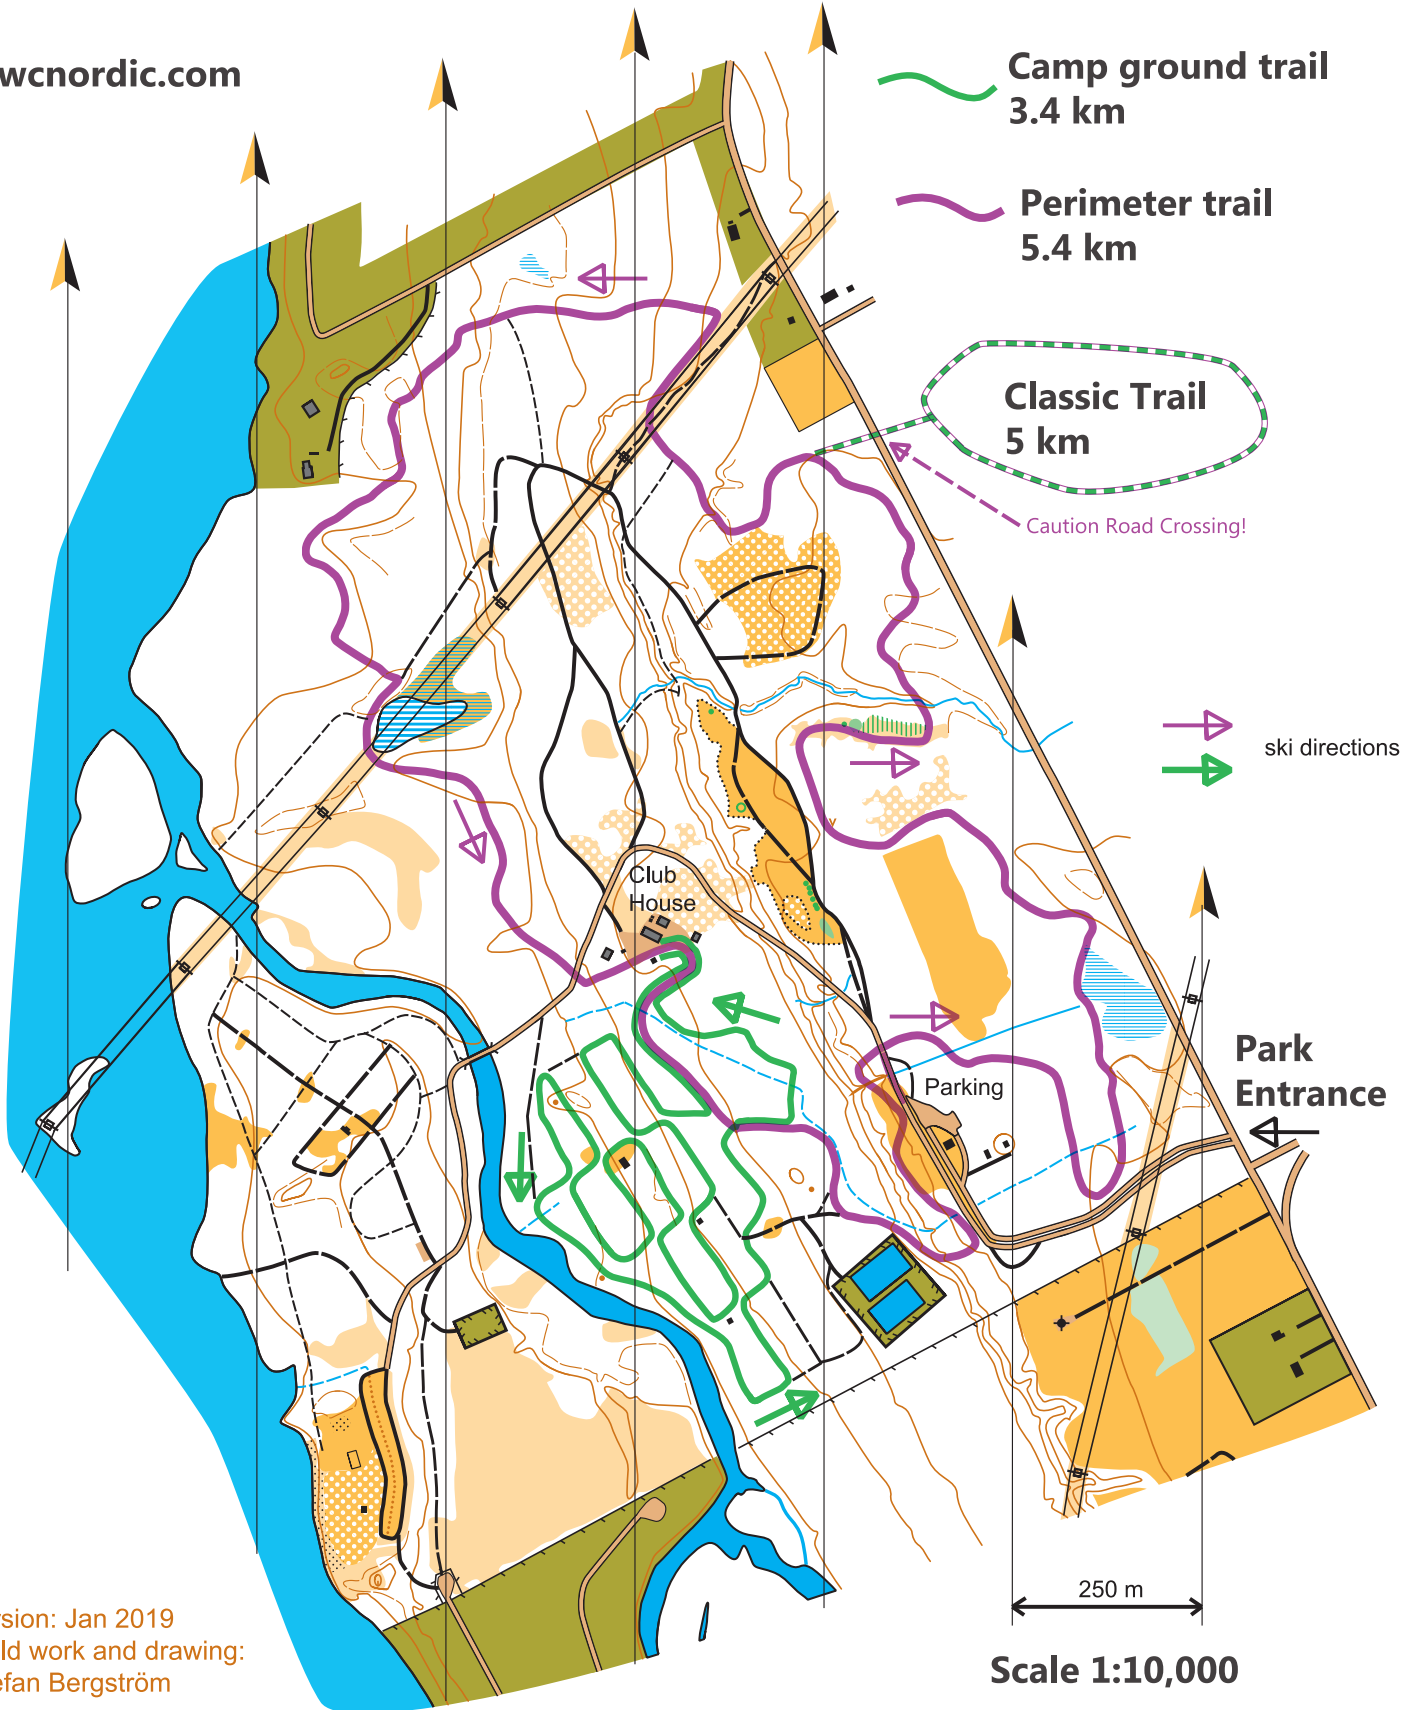

West Carleton Nordic Ski Club

Fitzroy Provincial Park

wcnordic.com

version: Jan 2019
Field work and drawing:
Stefan Bergström